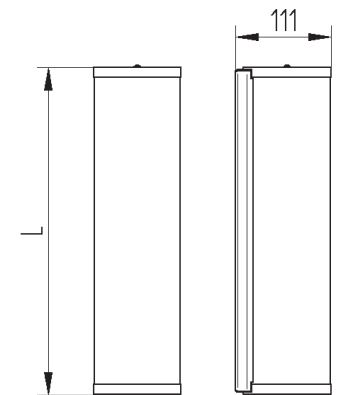

Wall mounted luminaire for compact fluorescent lamp. Body is made of steel, aluminium and acrylic tube. All RAL colours are available.

IP44

230 V
50 Hz

CE

Index no.	Lamp	Weight	Socket
0000-001939.118E	EVG, 1x18 TC-L (L = 302 mm)	1,10 kg	2G11
0000-001939.124E	EVG, 1x24 TC-L (L = 382 mm)	1,10 kg	2G11
0000-001939.136E	EVG, 1x36 TC-L (L = 482 mm)	1,10 kg	2G11
0000-001850.1E27	1xE27 (L = 302 mm)	1,10 kg	E27
0000-001850.2E27	2xE27 (L = 382 mm)	1,10 kg	E27