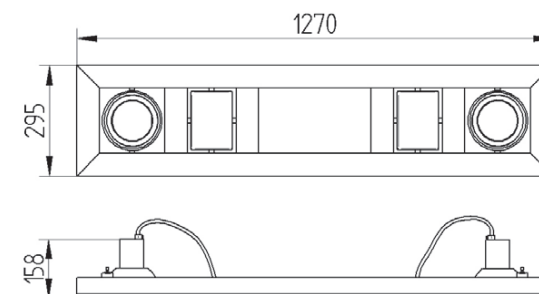

Pendent luminaire for metal halide and compact fluorescent lamps. Body is made of steel and aluminium - available in different RAL colours. Standard length of suspension set - 1m.

IP20

230 V
50 Hz

CE

Index no.	Lamp	Weight	Socket
0000-002679.235E + 218E	EVG, 2x35W CDM-T + 2x18W TC-L	6,90 kg	G12, 2G11
0000-002679.270E + 218E	EVG, 2x70W CDM-T + 2x18W TC-L	6,90 kg	G12, 2G11