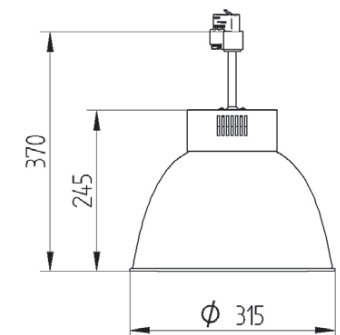

Track mounted luminaire for compact fluorescent lamp. Body is made of aluminium. All RAL colours are available. Reflector - acrylic.

IP20

230 V
50 Hz

CE

Index no.	Lamp	Weight	Socket
0000-002675.213E	EVG, 2x13W TC-DEL	1,70 kg	G24q-1
0000-002675.218E	EVG, 2x18W TC-DEL	1,70 kg	G24q-2
0000-002675.226E	EVG, 2x26W TC-DEL	1,70 kg	G24q-3