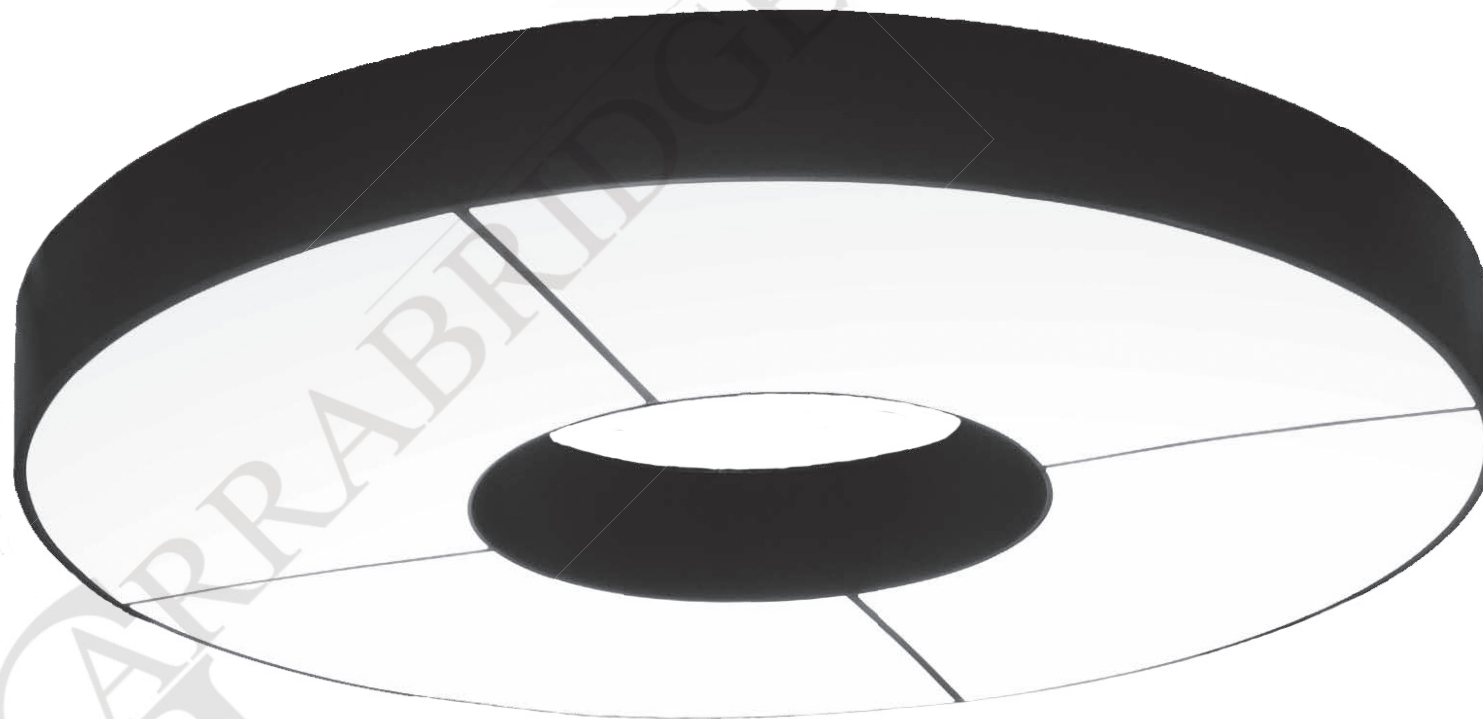

# FOYER 1600

CARRABRIDGE

Pendent luminaire for T5 linear lamps. Body is made of steel and aluminium. All RAL colours are available.

Index no.	Lamp	Weight	Socket
0000-002688.839E + 824E	EVG, 8x39W + 8x24W T5	75,00 kg	G5