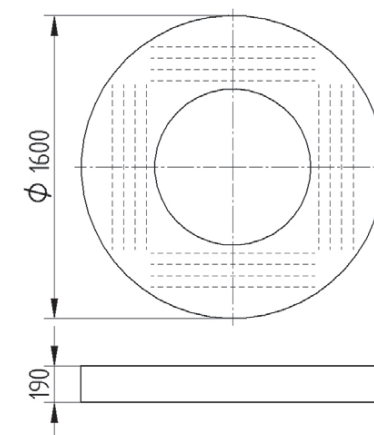

# FOYER 1600

CARRABRIDGE

Pendent luminaire for T5 linear lamps. Body is made of steel and aluminium. All RAL colours are available.

Index no.	Lamp	Weight	Socket
0000-002688.839E + 824E	EVG, 8x39W + 8x24W T5	75,00 kg	G5