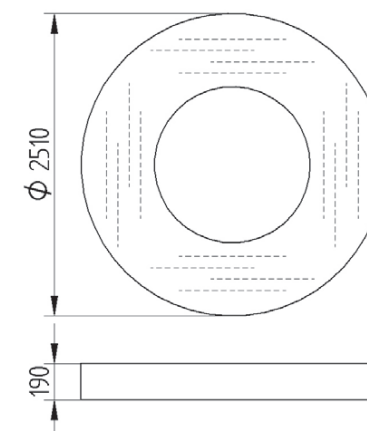

# FOYER 2500

GARRABRIDGE

Pendent luminaire for T5 linear lamps. Body is made of steel and aluminium. All RAL colours are available.

IP20

230 V  
50 Hz

CE

Index no.	Lamp	Weight	Socket
0000-002689.1639E	EVG, 16x39W T5	85,00 kg	G5