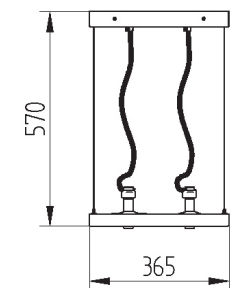

GOT OCEAN SPOT 4H PND

CARRABRIDGE

Pendent luminaire for metal halide or QR111 lamps. Body is made of steel and aluminium - available in different RAL colours. Standard length of suspension set - 1m.

IP20

230 V
50 Hz

CE

Index no.	Lamp	Weight	Socket
350.435E	EVG, 4x35W CDM-T	9,25 kg	G12
350.470E	EVG, 4x70W CDM-T	9,25 kg	G12
350.4QR111	EVG, 4xQR111	6,25 kg	G53
350.235E+2QR111	EVG, 2x35W CDM-T, 2xQR111	8,40 kg	G12+G53
350.270E+2QR111	EVG, 2x70W CDM-T, 2xQR111	8,40 kg	G12+G53