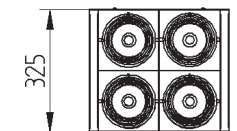

GOT OCEAN SPOT 4H PND

CARRABRIDGE

Pendent luminaire for metal halide or QR111 lamps. Body is made of steel and aluminium - available in different RAL colours. Standard length of suspension set - 1m.

IP20

230 V
50 Hz

CE

Index no.	Lamp	Weight	Socket
350.435E	EVG, 4x35W CDM-T	9,25 kg	G12
350.470E	EVG, 4x70W CDM-T	9,25 kg	G12
350.4QR111	EVG, 4xQR111	6,25 kg	G53
350.235E+2QR111	EVG, 2x35W CDM-T, 2xQR111	8,40 kg	G12+G53
350.270E+2QR111	EVG, 2x70W CDM-T, 2xQR111	8,40 kg	G12+G53