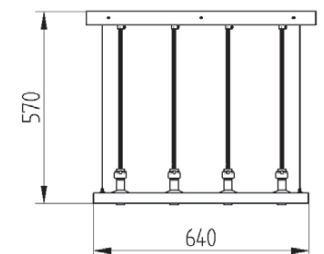

# GOT OCEAN SPOT 4H PND L

GARRABRIDGE

Pendent luminaire for metal halide or QR111 lamps. Body is made of steel and aluminium - available in different RAL colours. Standard length of suspension set - 1m.

IP20

230 V  
50 Hz

CE

Index no.	Lamp	Weight	Socket
0000-002678.435E	EVG, 4x35W CDM-R111	8,90 kg	GX 8,5
0000-002678.470E	EVG, 4x70W CDM-R111	8,90 kg	GX 8,5
0000-002678.4QR111	EVG, 4xQR111	7,90 kg	G53