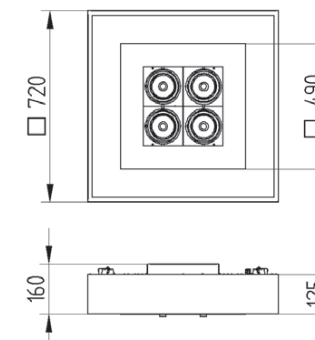

SPUTNIK 720 PLUS

GARRABRIDGE

Pendent luminaire for PLL and QR111 or CDM-R111 lamps. Body is made of steel and aluminium. All RAL colours are available.

| Index no. | Lamp | Weight | Socket |
|-------------------|----------------------------------|----------|-------------|
| 611.455E + 4QR111 | EVG 4x55W TC-L + 4xQR111 | 18,00 kg | 2G11, G53 |
| 611.455E + 435E | EVG 4x55W TC-L + 4x35W CDM-R 111 | 18,00 kg | 2G11, GX8,5 |
| 611.455E + 470E | EVG 4x55W TC-L + 4x70W CDM-R 111 | 19,00 kg | 2G11, GX8,5 |