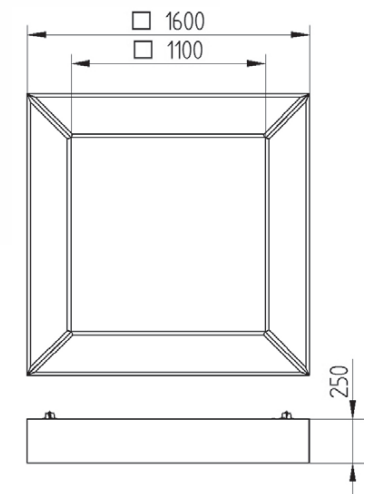

Pendent luminaire for T5 lamps. Body is made of steel and aluminium.  
All RAL colours are available.

- IP20
- 230 V  
50 Hz
- F
- Grounding symbol
- CE

Index no.	Lamp	Weight	Socket
0000-002604.480E	EVG, 4x80W T5	40,00 kg	G-5