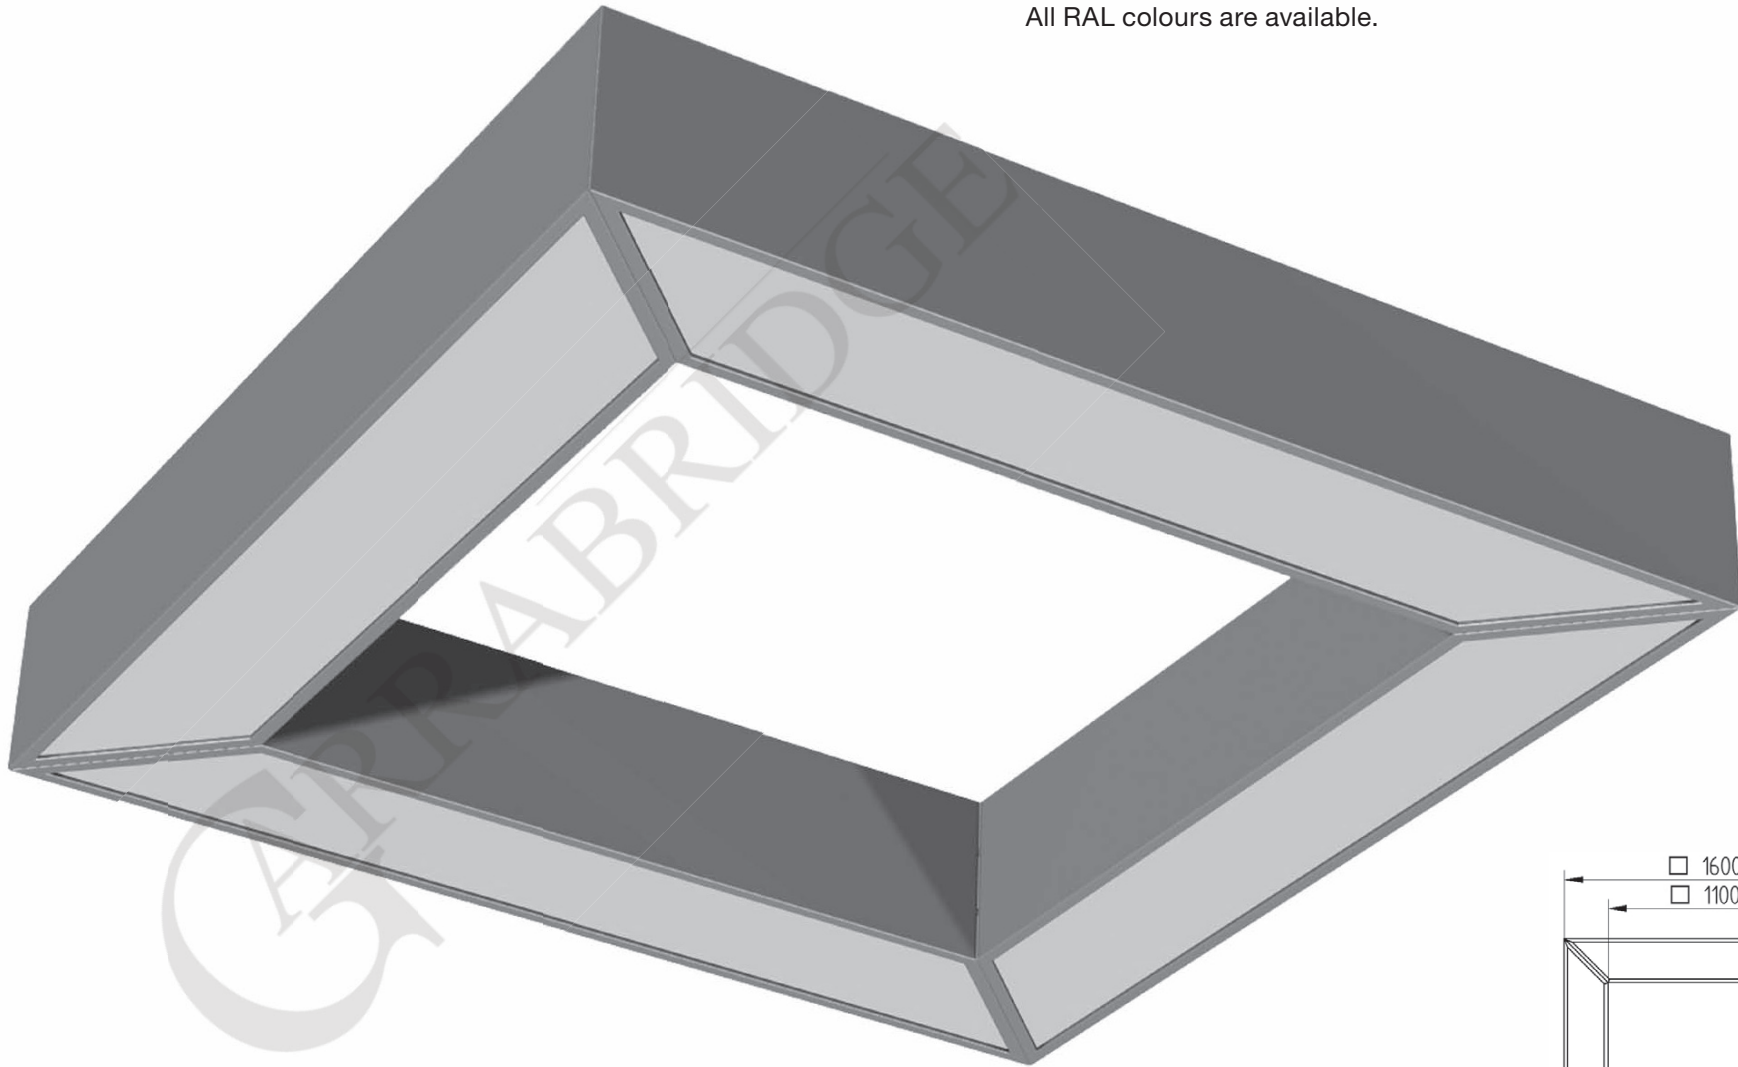

Pendent luminaire for T5 lamps. Body is made of steel and aluminium.  
All RAL colours are available.

- IP20
- 230 V  
50 Hz
- F
- Grounding symbol
- CE

Index no.	Lamp	Weight	Socket
0000-002604.480E	EVG, 4x80W T5	40,00 kg	G-5