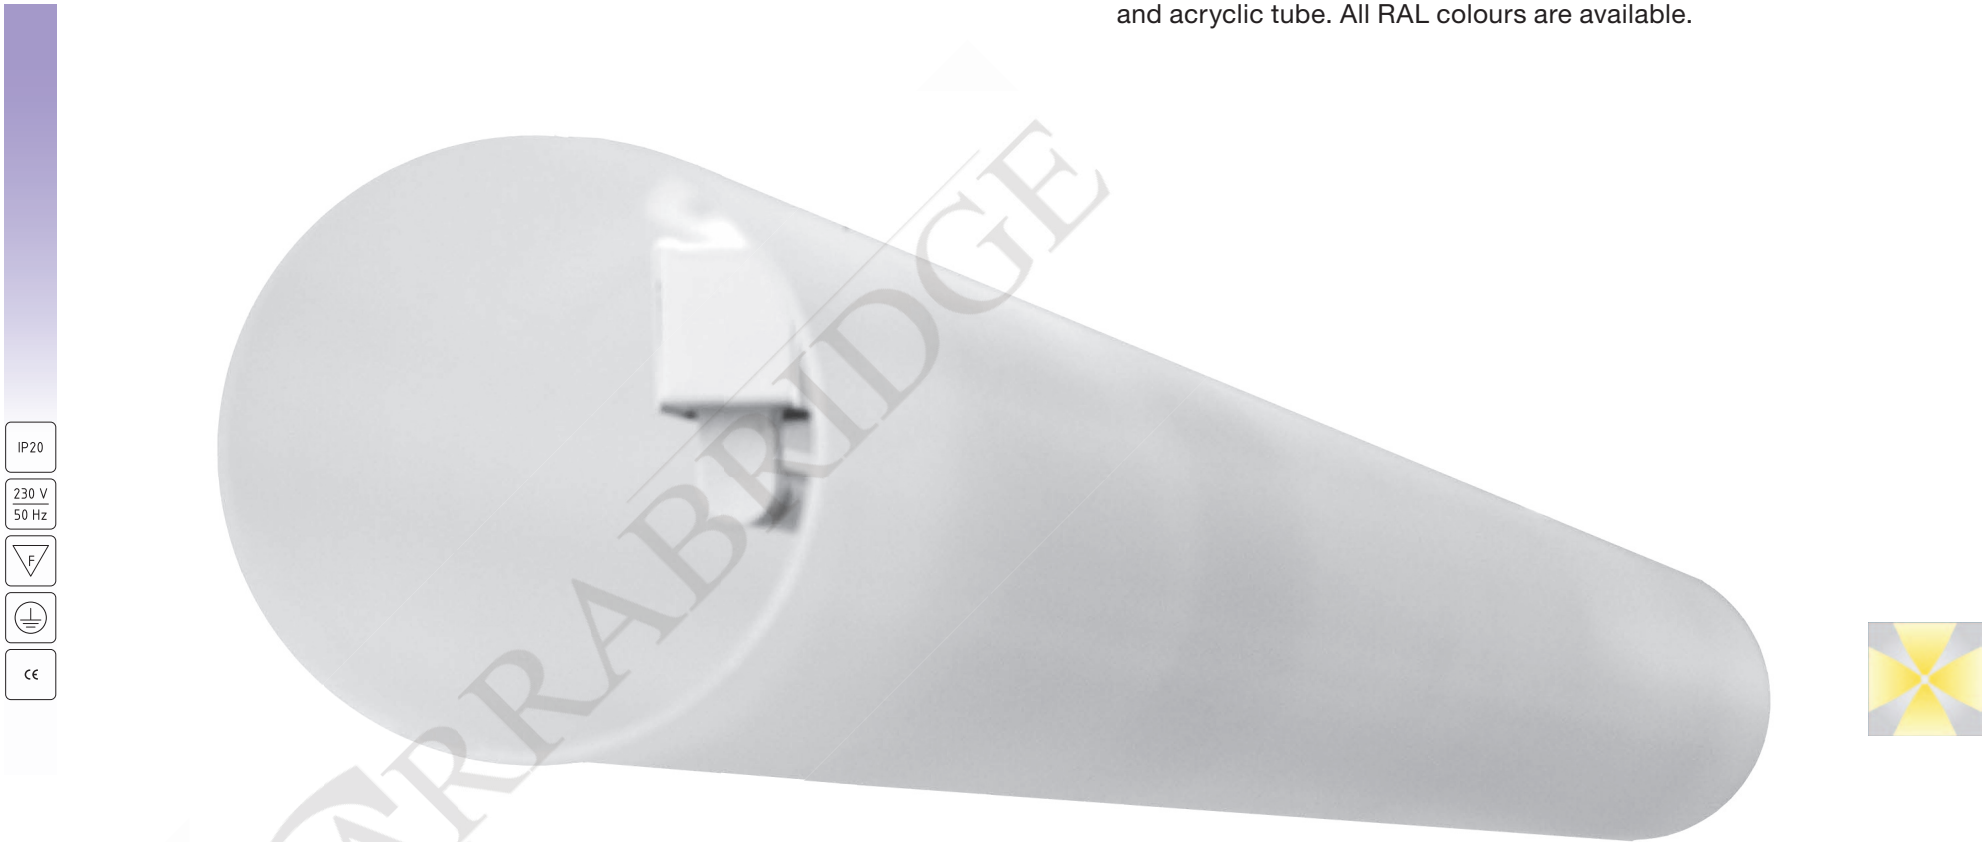

TUBE LIGHT

GARRABRIDGE

Pendent luminaire for T5 linear lamp. Body is made of steel, aluminium and acrylic tube. All RAL colours are available.

IP20

230 V
50 Hz

CE

Index no.	Lamp	Weight	Socket
0000-002512.135E	EVG, 1x35W T5	4,00 kg	G5
0000-002512.149E	EVG, 1x49W T5	4,00 kg	G5
0000-002512.180E	EVG, 1x80W T5	4,00 kg	G5