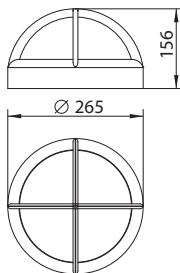

RONI LED/C

Wall mounted IP65 LED luminaire.
Body can be painted in all RAL colours.

Index no.	Lumen output	Wattage	Colour temp.	Colour rendering index	Lifetime	Weight
0000-004306.1300/830	1300 lm	12 W	3000 K	80 Ra	50,000 h	1,90 kg
0000-004306.1300/840	1300 lm	11 W	4000 K	80 Ra	50,000 h	1,90 kg