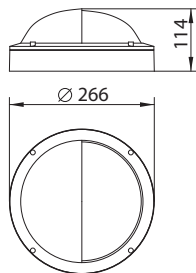

RONI LED/H

Wall mounted IP65 LED luminaire.
Body can be painted in all RAL colours.

Index no.	Lumen output	Wattage	Colour temp.	Colour rendering index	Lifetime	Weight
0000-004305.1300/830	1300 lm	12 W	3000 K	80 Ra	50,000 h	1,80 kg
0000-004305.1300/840	1300 lm	11 W	4000 K	80 Ra	50,000 h	1,80 kg