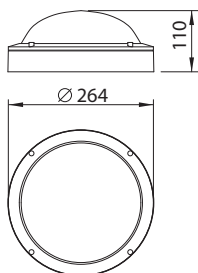

RONI LED

Wall mounted IP65 LED luminaire.
Body can be painted in all RAL colours.

Index no.	Lumen output	Wattage	Colour temp.	Colour rendering index	Lifetime	Weight
0000-004128.1300/830	1300 lm	12 W	3000 K	80 Ra	50,000 h	1,80 kg
0000-004128.1300/840	1300 lm	11 W	4000 K	80 Ra	50,000 h	1,80 kg