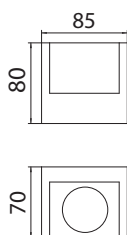

OUTLED 1

Wall mounted IP54 LED luminaire. Body is made of aluminium and is available in all RAL colours. Possibility of mounting with light up or down.

Index no.	Lumen output	Wattage	Colour temp.	Colour rendering index	Lifetime	Weight
0000-004595.200/830	200 lm	2,5 W	3000 K	80 Ra	30,000 h	0,40 kg