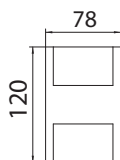

# OUTLED 2

Wall mounted direct/indirect IP54 LED luminaire. Body is made of aluminium and is available in all RAL colours.

Index no.	Lumen output	Wattage	Colour temp.	Colour rendering index	Lifetime	Weight
0000-004596.400/830	2x200 lm	5 W	3000 K	80 Ra	30,000 h	0,50 kg
IP54	230 V 50 Hz	F	⊕	CE		