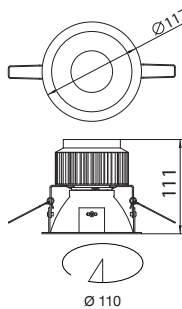

DL 117 FORTIMO SLM

Recessed LED luminaire.

Body is made of steel and aluminium and it is available in all RAL colours.

Light source - Philips Fortimo SLM or Osram PrevaLED module.

Standard EVG ballast, Touch DALI version on request (please add TD after index number).

| Index no. | Lumen output | Wattage | Colour temp. | Colour rendering index | Lifetime | Weight |
|----------------------|--------------|---------|--------------|------------------------|----------|---------|
| 0000-004430.1100/830 | 1100 lm | 12 W | 3000 K | 82 Ra | 50,000 h | 1,10 kg |
| 0000-004430.1100/840 | 1100 lm | 12 W | 4000 K | 82 Ra | 50,000 h | 1,10 kg |
| 0000-004430.1100/927 | 1100 lm | 12 W | 2700 K | 97 Ra | 50,000 h | 1,10 kg |
| 0000-004430.1100/930 | 1100 lm | 12 W | 3000 K | 97 Ra | 50,000 h | 1,10 kg |
| 0000-004430.1100/940 | 1100 lm | 12 W | 4000 K | 97 Ra | 50,000 h | 1,10 kg |
| 0000-004430.2000/830 | 2000 lm | 21 W | 3000 K | 82 Ra | 50,000 h | 1,10 kg |
| 0000-004430.2000/840 | 2000 lm | 21 W | 4000 K | 82 Ra | 50,000 h | 1,10 kg |
| 0000-004430.2000/927 | 2000 lm | 21 W | 2700 K | 97 Ra | 50,000 h | 1,10 kg |
| 0000-004430.2000/930 | 2000 lm | 21 W | 3000 K | 97 Ra | 50,000 h | 1,10 kg |
| 0000-004430.2000/940 | 2000 lm | 21 W | 4000 K | 97 Ra | 50,000 h | 1,10 kg |