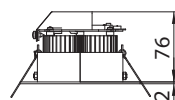

Product features:

- Leading edge dimming
- Superior light quality and performance
- Innovative and reliable LED solution
- Integrated driver
- Built-in beam angle (80°)

Ideal for replacing halogen 50 W, CFL 2x13W or incandescent 60W solutions in various applications:

- Hospitality, healthcare and cruise ship applications: corridors, service areas, lobbies, lounges, restaurants, reception areas
- Home applications: ceiling luminaires, shelf lighting
- Retail applications: corridors, changing rooms
- Office applications: corridors, meeting rooms