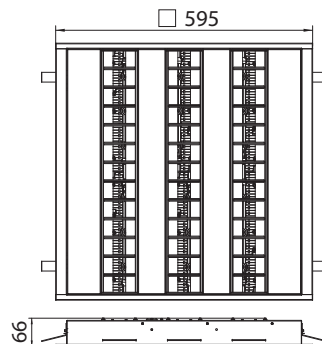

# LWN 600 LED 3PL

Recessed LED luminaire with parabolic louvers designed for modular or gypsum ceiling. Light source - Fortimo LED Line or PrevaLED Linear. Standard EVG ballast, Touch DALI version on request. Body is made of steel and aluminium and is available in all RAL colours. Version for gypsum ceiling on request.

High quality, energy efficient white LED light with CRI 80.

Perfect replacement for conventional T5 luminaires in:

- Offices
- Public buildings
- Hotel lobbies and receptions
- Retail

Index no.	Lumen output	Wattage	Colour temp.	Colour rendering index	Lifetime	Weight
0000-003986.LL32200/830	3x2200 lm	48 W	3000 K	80 Ra	50,000 h	3,50 kg
0000-003986.LL32200/840	3x2200 lm	48 W	4000 K	80 Ra	50,000 h	3,50 kg