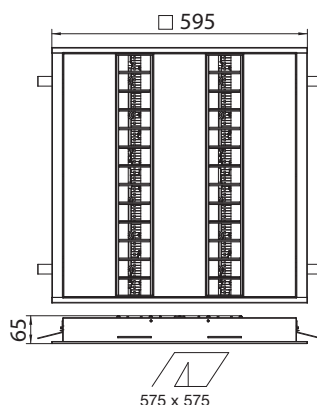

Index no.	Lumen output	Wattage	Colour temp.	Colour rendering index	Lifetime	Weight
0000-003986.LL22200/830	2x2200 lm	32 W	3000 K	80 Ra	50,000 h	3,30 kg
0000-003986.LL22200/840	2x2200 lm	32 W	4000 K	80 Ra	50,000 h	3,30 kg

IP20 230 V 50 Hz

F

CE

PREVALED