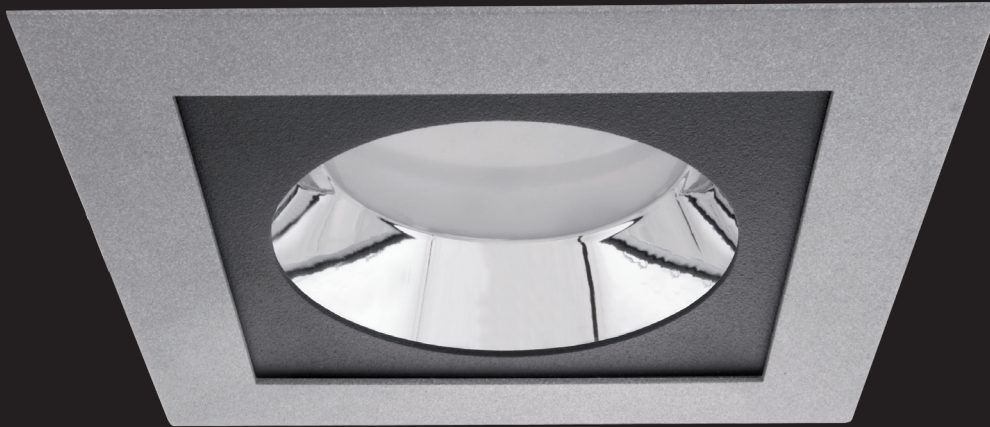

UNO ECO LED MINI

Recessed LED downlight.
 Body is made of steel and aluminium and can be painted in any RAL colour.
 Silver glossy reflector in standard, white painted on request.

Index no.	Lumen output	Wattage	Colour temp.	Colour rendering index	Lifetime	Weight
0000-004467.1000/830	1000 lm	13 W	3000 K	80 Ra	30,000 h	0,40 kg
0000-004467.1000/840	1000 lm	13 W	4000 K	80 Ra	30,000 h	0,40 kg