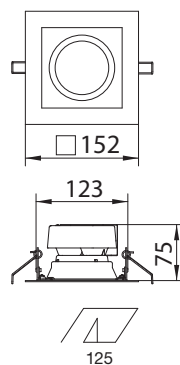

UNO ECO LED MINI

Recessed LED downlight.
 Body is made of steel and aluminium and can be painted in any RAL colour.
 Silver glossy reflector in standard, white painted on request.

Index no.	Lumen output	Wattage	Colour temp.	Colour rendering index	Lifetime	Weight
0000-004467.1000/830	1000 lm	13 W	3000 K	80 Ra	30,000 h	0,40 kg
0000-004467.1000/840	1000 lm	13 W	4000 K	80 Ra	30,000 h	0,40 kg