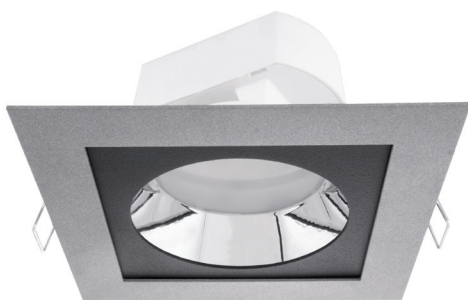

UNO ECO LED MINI

Recessed LED downlight.
 Body is made of steel and aluminium and can be painted in any RAL colour.
 Silver glossy reflector in standard, white painted on request.

Index no.	Lumen output	Wattage	Colour temp.	Colour rendering index	Lifetime	Weight
0000-004467.1000/830	1000 lm	13 W	3000 K	80 Ra	30,000 h	0,40 kg
0000-004467.1000/840	1000 lm	13 W	4000 K	80 Ra	30,000 h	0,40 kg