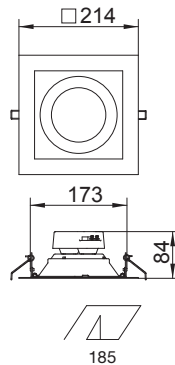

UNO ECO LED

Recessed LED downlights.
 Body is made of steel and aluminium and can be painted in any RAL colour.
 Silver glossy reflector in standard, white painted on request.

Index no.	Lumen output	Wattage	Colour temp.	Colour rendering index	Lifetime	Weight
0000-004380.2000/830	2000 lm	26 W	3000 K	80 Ra	30,000 h	0,70 kg
0000-004380.2000/840	2000 lm	26 W	4000 K	80 Ra	30,000 h	0,70 kg