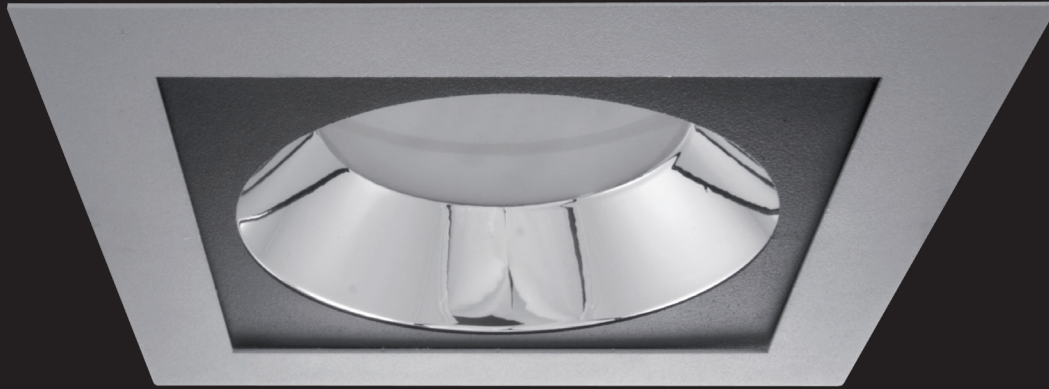

UNO ECO LED

Recessed LED downlights.
 Body is made of steel and aluminium and can be painted in any RAL colour.
 Silver glossy reflector in standard, white painted on request.

Index no.	Lumen output	Wattage	Colour temp.	Colour rendering index	Lifetime	Weight
0000-004380.2000/830	2000 lm	26 W	3000 K	80 Ra	30,000 h	0,70 kg
0000-004380.2000/840	2000 lm	26 W	4000 K	80 Ra	30,000 h	0,70 kg