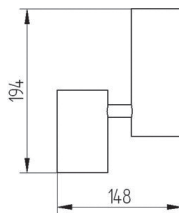

Applications:

- Retail: shop windows, accent and display lighting
- Hospitality: lobbies, reception areas, restaurants, bars
- Recreation: museums, galleries, theatres and other public places

| Index no. | Lumen output | Wattage | Colour temp. | Colour rendering index | Lifetime | Socket | Beam angle | Weight |
|-------------------------|--------------|---------|--------------|------------------------|----------|--------|------------|---------|
| 0000-003420.410/827/25D | 410 lm | 8 W | 2700 K | 80 Ra | 40.000 h | GU10 | 25° | 1,00 kg |
| 0000-003420.410/827/40D | 410 lm | 8 W | 2700 K | 80 Ra | 40.000 h | GU10 | 40° | 1,00 kg |
| 0000-003420.450/830/25D | 450 lm | 8 W | 3000 K | 80 Ra | 40.000 h | GU10 | 25° | 1,00 kg |
| 0000-003420.450/830/40D | 450 lm | 8 W | 3000 K | 80 Ra | 40.000 h | GU10 | 40° | 1,00 kg |
| 0000-003420.460/840/25D | 460 lm | 8 W | 4000 K | 80 Ra | 40.000 h | GU10 | 25° | 1,00 kg |
| 0000-003420.460/840/40D | 460 lm | 8 W | 4000 K | 80 Ra | 40.000 h | GU10 | 40° | 1,00 kg |