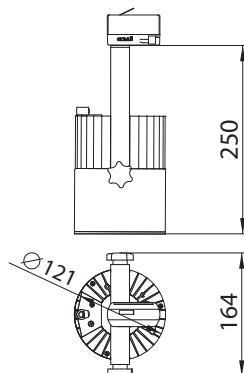

LED 120 SPOT

Track mounted LED spot lamp. Body is made of steel and aluminium and it is available in all RAL colours. Light source - Osram PrevaLED CORE AC. High quality, energy efficient white LED light with CRI 80 and more.

Applications:

- Retail: shop windows, wall - washing, accent and display lighting
- Hospitality: lobbies, reception areas
- Recreation: museums, galleries, theatres

Index no.	Lumen output	Wattage	Colour temp.	Colour rendering index	Lifetime	Weight
0000-004569.2000/827	2000 lm	26 W	2700 K	80 Ra	50,000 h	1,60 kg
0000-004569.2000/830	2000 lm	26 W	3000 K	80 Ra	50,000 h	1,60 kg
0000-004569.2000/840	2000 lm	25 W	4000 K	80 Ra	50,000 h	1,60 kg