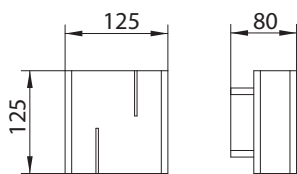

WL LED DECOR

Wall mounted direct/indirect luminaire. Body is made of aluminium. All RAL colours are available.

Applications:

- Hospitality, healthcare and cruise ship applications: corridors, service areas, lobbies, lounges, restaurants, reception areas
- Home
- Retail
- Office

Index no.	Lumen output	Wattage	Colour temp.	Colour rendering index	Lifetime	Weight
0000-004591.320/830	320 lm	4 W	3000 K	80 Ra	30,000 h	0,70 kg

IP20	230 V 50 Hz	F	⊕	CE	⚡	LED FRESNE
------	----------------	---	---	----	---	---------------