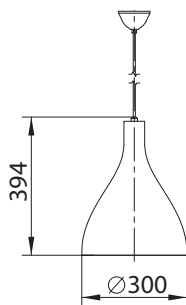

CONO 3

Suspended LED luminaire. Body is made of steel and aluminium and it is available in all RAL colours. Light source - Philips LED Disc. Dimmable via leading edge dimming.

High quality, energy efficient white LED light with CRI 80. Replacement for 50W halogen lamps.

Applications:

- Retail: decorative and accent lighting
- Hospitality: lobbies, reception areas, restaurants, bars

Index no.	Lumen output	Wattage	Colour temp.	Colour rendering index	Lifetime	Weight
0000-004588.800/827	800 lm	12 W	2700 K	80 Ra	50,000 h	1,50 kg
0000-004588.800/830	800 lm	12 W	3000 K	80 Ra	50,000 h	1,50 kg
0000-004588.850/840	850 lm	11 W	4000 K	80 Ra	50,000 h	1,50 kg