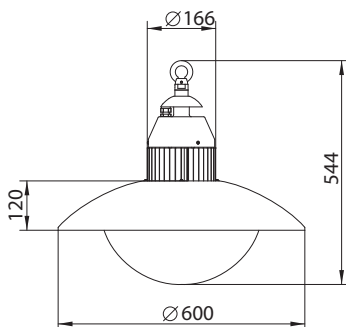

KL LED PND

Pendent LED luminaire. Body is made of steel and aluminium and it is available in all RAL colours. Light source - Philips Fortimo SLM or Osram PrevaLED. Standard EVG ballast, Touch DALI version on request (please add TD after index number). Standard length of suspension set - 1,5 meter.

Index no.	Lumen output	Wattage	Colour temp.	Colour rendering index	Lifetime	Weight
0000-004404.3000/830	3000 lm	30 W	3000 K	82 Ra	50,000 h	9,00 kg
0000-004404.3000/840	3000 lm	30 W	4000 K	82 Ra	50,000 h	9,00 kg
0000-004404.3000/927	3000 lm	30 W	2700 K	97 Ra	50,000 h	9,00 kg
0000-004404.3000/930	3000 lm	30 W	3000 K	97 Ra	50,000 h	9,00 kg
0000-004404.3000/940	3000 lm	30 W	4000 K	97 Ra	50,000 h	9,00 kg
0000-004404.4500/830	4500 lm	48 W	3000 K	82 Ra	50,000 h	9,00 kg
0000-004404.4500/840	4500 lm	48 W	4000 K	82 Ra	50,000 h	9,00 kg
0000-004404.4500/927	4500 lm	48 W	2700 K	97 Ra	50,000 h	9,00 kg