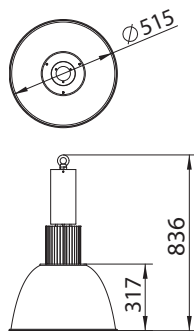

LED ALUBAY

Pendent LED luminaire. Body is made of steel and aluminium and it is available in all RAL colours. Light source - Vossloh-Schwabe LUGA LED. Standard length of suspension set - 1,5 meter.

Index no.	Lumen output	Wattage	Colour temp.	Colour rendering index	Lifetime	Weight
0000-004185.10000/830	10000 lm	102 W	3000 K	80 Ra	50,000 h	10,00 kg
0000-004185.10000/840	10000 lm	102 W	4000 K	80 Ra	50,000 h	10,00 kg
0000-004185.10000/850	10000 lm	102 W	5000 K	80 Ra	50,000 h	10,00 kg