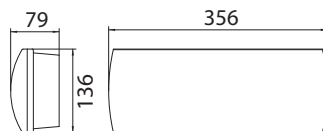

# HELIOS LED

Universal two sided maintained LED emergency lighting fitting. White polycarbonate body, transparent or opal cover. Charging time - 24 hours. Different pictograms on request.

| Index no.         | Description                            | Wattage | Lifetime | Weight  |
|-------------------|--|---------|----------|---------|
| 0000-004582.1H    | maintained 1 h emergency               | 1,2 W   | 50,000 h | 1,30 kg |
| 0000-004582.2H    | maintained 2 h emergency               | 1,2 W   | 50,000 h | 1,30 kg |
| 0000-004582.3H    | maintained 3 h emergency               | 1,2 W   | 50,000 h | 1,30 kg |
| 0000-004582.1H/AT | maintained 1 h emergency with autotest | 1,2 W   | 50,000 h | 1,60 kg |
| 0000-004582.2H/AT | maintained 2 h emergency with autotest | 1,2 W   | 50,000 h | 1,60 kg |
| 0000-004582.3H/AT | maintained 3 h emergency with autotest | 1,2 W   | 50,000 h | 1,60 kg |