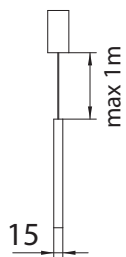

INFINITY

Universal maintained LED emergency lighting fitting. Body made of polycarbonate. Charging time - 24 hours. Different pictograms on request.

Index no.	Description	Wattage	Lifetime	Weight
0000-004579.1H	maintained 1 h emergency	1,2 W	50,000 h	1,30 kg
0000-004579.2H	maintained 2 h emergency	1,2 W	50,000 h	1,30 kg
0000-004579.3H	maintained 3 h emergency	1,2 W	50,000 h	1,30 kg
0000-004579.1H/AT	maintained 1 h emergency with autotest	1,2 W	50,000 h	1,60 kg
0000-004579.2H/AT	maintained 2 h emergency with autotest	1,2 W	50,000 h	1,60 kg
0000-004579.3H/AT	maintained 3 h emergency with autotest	1,2 W	50,000 h	1,60 kg