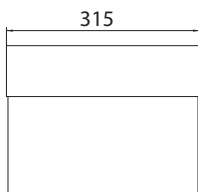

TWINS

Universal two sided maintained LED emergency lighting fitting. Natural aluminium or black body finish. Charging time - 24 hours. Different pictograms on request.

Index no.	Description	Wattage	Lifetime	Weight
0000-004583.1H	maintained 1 h emergency	1,2 W	50,000 h	1,10 kg
0000-004583.2H	maintained 2 h emergency	1,2 W	50,000 h	1,10 kg
0000-004583.3H	maintained 3 h emergency	1,2 W	50,000 h	1,10 kg
0000-004583.1H/AT	maintained 1 h emergency with autotest	1,2 W	50,000 h	1,40 kg
0000-004583.2H/AT	maintained 2 h emergency with autotest	1,2 W	50,000 h	1,40 kg
0000-004583.3H/AT	maintained 3 h emergency with autotest	1,2 W	50,000 h	1,40 kg