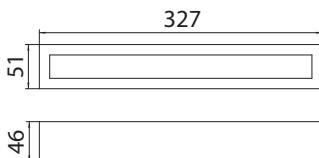

# ONTEC A

Universal surface mounted maintained LED emergency lighting fitting. White polycarbonate body, transparent cover.  
Charging time - 24 hours. Different pictograms on request.

Index no.	Description	Wattage	Lifetime	Weight
0000-004581.3H	maintained 3 h emergency	1,2 W	50,000 h	0,70 kg
0000-004581.3H/AT	maintained 3 h emergency with autotest	1,2 W	50,000 h	0,70 kg