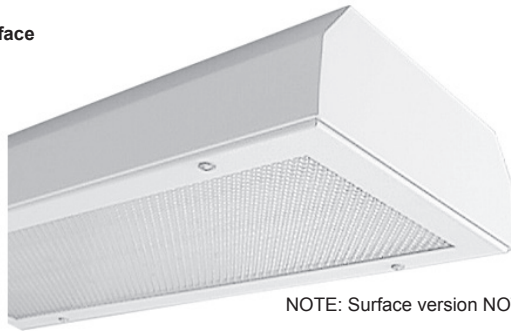

## VANDAL RESISTANT RANGE

Robust surface & recess mounted enclosed luminaire with texture white paint finish. Regressed Bezel fully gasketed to IP65 with a captive Polycarbonate panel. Recess version supplied with 4 No Adjustable Side Arm Mounting Brackets. Bezel/Diffuser removes without disturbing anti pick mastic. LED & long life fluorescent options.

- IP65 - IK10 ++
- Fabricated Fully Welded Steel Body
- Optional VANDACOAT offering enhanced Corrosion/Vandal & Graffiti Resistant Coating System
- Regressed Gasketed Bezel, Captive Polycarbonate Diffuser
- Stainless Steel Torx Security Screw Fixing
- Removable High Frequency Gear Tray
- 4 x Adjustable Side Arm Recess Mount Brackets
- Other RAL colour options
- Microwave Motion Detection option
- Longlife 50,000 hrs Fluorescent options
- LED Option

### Applications:

Prison Circulation Areas, Under Canopy, Corridors, Psychiatric Centres, Sub Way, Car Park, etc.

Recessed

Surface

NOTE: Surface version NOT Anti Ligature