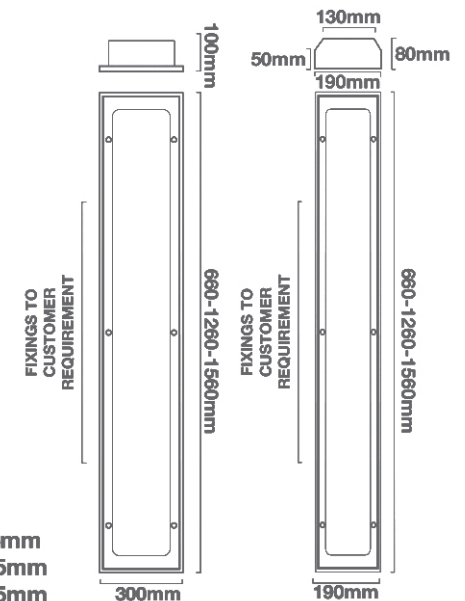

### RANGE AVAILABLE

Index No.	Description	Length	Weight
GARD114	1x14W HF T5	2ft / 660mm	7,0 kg
GARD124	1x24W HF T5	2ft / 660mm	7,0 kg
GARD128	1x28W HF T5	4ft / 1260mm	10,5 kg
GARD154	1x54W HF T5	4ft / 1260mm	10,5 kg
GARD135	1x35W HF T5	5ft / 1560mm	12,0 kg
GARD149	1x49W HF T5	5ft / 1560mm	12,0 kg
GARD214	2x14W HF T5	2ft / 660mm	7,0 kg
GARD224	2x24W HF T5	2ft / 660mm	7,0 kg
GARD228	2x28W HF T5	4ft / 1260mm	10,5 kg
GARD254	2x54W HF T5	4ft / 1260mm	10,5 kg
GARD235	2x35W HF T5	5ft / 1560mm	12,0 kg
GARD249	2x49W HF T5	5ft / 1560mm	12,0 kg

### LED VERSIONS

Wattage p/mtr	No LED's	Voltage	Lms	Weight
Compromising of 10 qty x 100mm sections of 2.3W				
GARD23wLED	60	24V/240V	2100 per lampway	8,0 kg
Various T5/T8 type LED Tubes on request				
Available in colour temp 3000/4000/5000K				

\*Stainless Steel version available for special applications

**Cut out Dimensions**  
 2ft - (L) 675mm x (W) 275mm  
 4ft - (L) 1275mm x (W) 275mm  
 6ft - (L) 1575mm x (W) 275mm