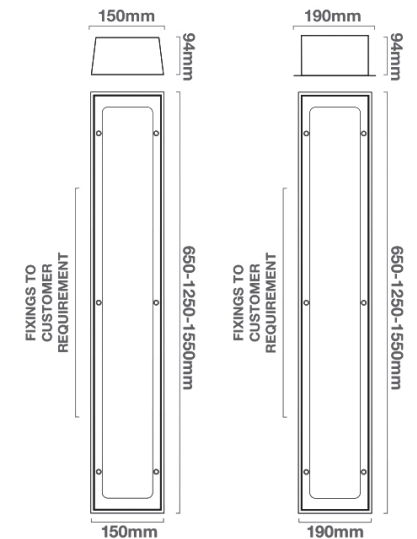

Applications:

Prisons, Police Stations, Detention Centres, Psychiatric Hospitals, Schools, Public Spaces, Bus Shelters, etc.

RANGE AVAILABLE

Index No.	Description	Length	Weight
STR114	1x14W HF T5	2ft / 660mm	4,0 kg
STR124	1x24W HF T5	2ft / 660mm	4,0 kg
STR128	1x28W HF T5	4ft / 1260mm	6,0 kg
STR154	1x54W HF T5	4ft / 1260mm	6,0 kg
STR135	1x35W HF T5	5ft / 1560mm	7,0 kg
STR149	1x49W HF T5	5ft / 1560mm	7,0 kg
STR214	2x14W HF T5	2ft / 660mm	4,0 kg
STR224	2x24W HF T5	2ft / 660mm	4,0 kg
STR228	2x28W HF T5	4ft / 1260mm	6,0 kg
STR254	2x54W HF T5	4ft / 1260mm	6,0 kg
STR235	2x35W HF T5	5ft / 1560mm	7,0 kg
STR249	2x49W HF T5	5ft / 1560mm	7,0 kg

LED VERSIONS

Wattage p/mtr	No LED's	Voltage	Lms	Weight
Compromising of 10 qty x 100mm sections of 2.3W				
STRS23wLED	60	24V/240V	2100 per lampway	8,0 kg
Various T5/T8 type LED Tubes on request				
Available in colour temp 3000/4000/5000K				

/Special Bus Shelter version use STR 'METRO' *Stainless Steel version for special applications

Surface

Recessed

Recessed version
Cut out
560/1260/1560 x 160mm