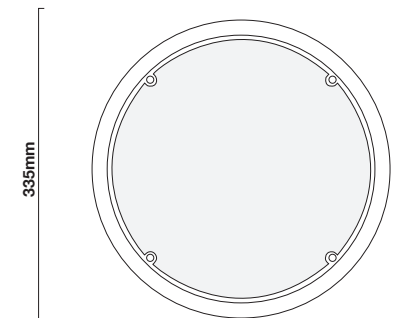

- IP44/65 - IK10 ++
- Two Body Size Options: Small Ø260mm / Large Ø330mm
- Alloy Body and Polycarbonate Diffuser
- Clear Prismatic or Opal Dish Polycarbonate Diffuser (Large version only which removes without disturbing Anti Pick mastic)
- Flat Polycarbonate Panel options (Both Versions - which removes without disturbing Anti Pick mastic)
- Torx Security Stainless Steel Fixing
- Removable High Frequency Gear Tray
- Longlife 50,000 hrs Fluorescent options
- LED Option

Applications:

Psychiatric Hospitals, Secure Units Areas, Schools, Toilets, Corridors, Public Buildings, Lobbies, etc.

RANGE AVAILABLE

Index No.	Description	Weight
RFXR(S)282D	1x28W 2D	4,0 kg
RFXR(S)382D	1x38W 2D	4,0 kg
RFXR(S)218w	2x18W TCDE	4,0 kg
RFXR(S)226w	2x18W TCDE	4,0 kg

Suffix

/RFXR(S)	Small 260 diameter body (Flat Panel only)
/RFXR	Standard 330 diameter body
/HFD	High Frequency Dimmable
/DP	Prismatic Dish Diffuser (360 body only)
/DO	Opal Dish Diffuser (360 body only)
/DF	Frosted Dish Diffuser (360 body only)
/EM3	Integral 3 hour Emergency
/FL	Flat Panel (both body sizes)
/NL	7W Night Light
/EM3	Integral Maintained Emergency
/IP65	IP65 Gasket (optional)
/LIFE	Long Life Fluorescent option

LED VERSIONS

Wattage p/mtr	No LED's	mA	Lms	Weight
RFXR(S)18wLED	60	500	1500	4 kg
RFXR(S)23wLED	60	700	2100	4 kg
RFXR(S)26wLED	72	700	2500	4 kg

Cut out Ø 270mm