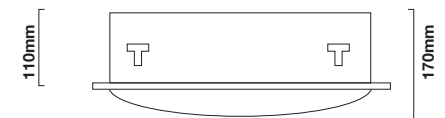

- IP44/65 - IK10 ++
- Two Body Size Options: Small Ø260mm / Large Ø330mm
- Alloy Body and Polycarbonate Diffuser
- Clear Prismatic or Opal Dish Polycarbonate Diffuser (Large version only which removes without disturbing Anti Pick mastic)
- Flat Polycarbonate Panel options (Both Versions - which removes without disturbing Anti Pick mastic)
- Torx Security Stainless Steel Fixing
- Removable High Frequency Gear Tray
- Longlife 50,000 hrs Fluorescent options
- LED Option

Applications:

Psychiatric Hospitals, Secure Units Areas, Schools, Toilets, Corridors, Public Buildings, Lobbies, etc.

RANGE AVAILABLE

Index No.	Description	Weight
RFXR(S)282D	1x28W 2D	4,0 kg
RFXR(S)382D	1x38W 2D	4,0 kg
RFXR(S)218w	2x18W TCDE	4,0 kg
RFXR(S)226w	2x18W TCDE	4,0 kg

Suffix

/RFXR(S)	Small 260 diameter body (Flat Panel only)
/RFXR	Standard 330 diameter body
/HFD	High Frequency Dimmable
/DP	Prismatic Dish Diffuser (360 body only)
/DO	Opal Dish Diffuser (360 body only)
/DF	Frosted Dish Diffuser (360 body only)
/EM3	Integral 3 hour Emergency
/FL	Flat Panel (both body sizes)
/NL	7W Night Light
/EM3	Integral Maintained Emergency
/IP65	IP65 Gasket (optional)
/LIFE	Long Life Fluorescent option

LED VERSIONS

Wattage p/mtr	No LED's	mA	Lms	Weight
RFXR(S)18wLED	60	500	1500	4 kg
RFXR(S)23wLED	60	700	2100	4 kg
RFXR(S)26wLED	72	700	2500	4 kg

Cut out Ø 270mm