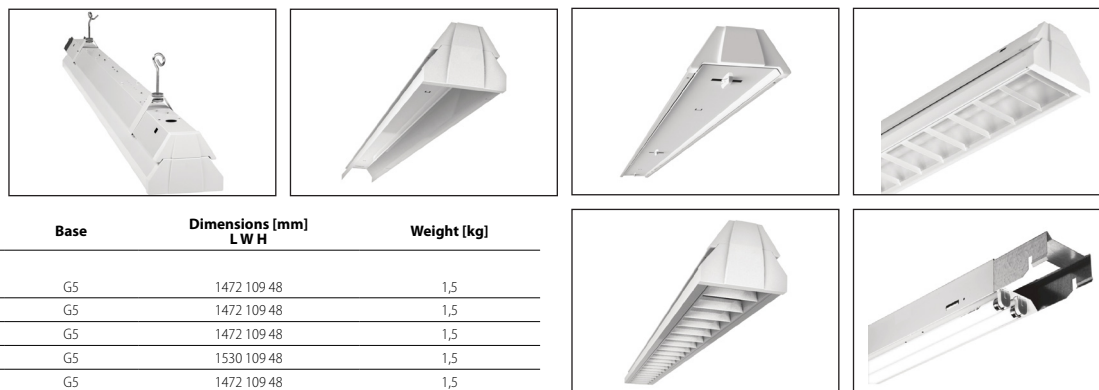

Modern quick-assembly luminaire for linear fluorescent lamps T5 and T8; luminaire construction allows on fast, easy and tool less connection into lighting systems by the use of mounting elements.

**Body:** powder-painted steel sheet  
**Additional elements:** plastic end caps  
**Colour:** white  
**Way of mounting:** on wire or chains suspension (manufacturer does not provide suspensions)

**Applications:**  
 Large-space objects e.g. supermarkets, warehouses, production halls, storerooms and logistics centres.

Code	Light source / lamp	Power [W]	Base	Dimensions [mm] L W H	Weight [kg]
HF					
080011.11101.1	T5	1x35	G5	1472 109 48	1,5
080011.11102.1	T5	1x49	G5	1472 109 48	1,5
080011.11103.1	T5	1x80	G5	1472 109 48	1,5
080011.11201.1	T5	2x35	G5	1530 109 48	1,5
080011.11202.1	T5	2x49	G5	1472 109 48	1,5
080011.11203.1	T5	2x80	G5	1472 109 48	1,5
080011.12101.2	T5	2x1x35	G5	2944 109 48	2,4
080011.12102.2	T5	2x1x49	G5	2944 109 48	2,4
080011.12103.2	T5	2x1x80	G5	2944 109 48	2,4
080011.12201.2	T5	2x2x35	G5	2944 109 48	2,7
080011.12202.2	T5	2x2x49	G5	2944 109 48	2,7
080011.12203.2	T5	2x2x80	G5	2944 109 48	2,7
080011.11104.3	T8	1x58	G13	1472 109 48	1,6
080011.11204.3	T8	2x58	G13	1530 109 48	1,6
080011.12104.4	T8	2x1x58	G13	3060 109 48	2,5
080011.12204.4	T8	2x2x58	G13	3060 109 48	2,8
MULTI					
080011.41103.1	T5	1x35/49/80	G5	1472 109 48	1,5
080011.41203.1	T5	1x35/49/80	G5	1472 109 48	1,5
080011.42103.2	T5	2x1x35/49/80	G5	2944 109 48	2,4
080011.42203.2	T5	2x2x35/49/80	G5	2944 109 48	2,7