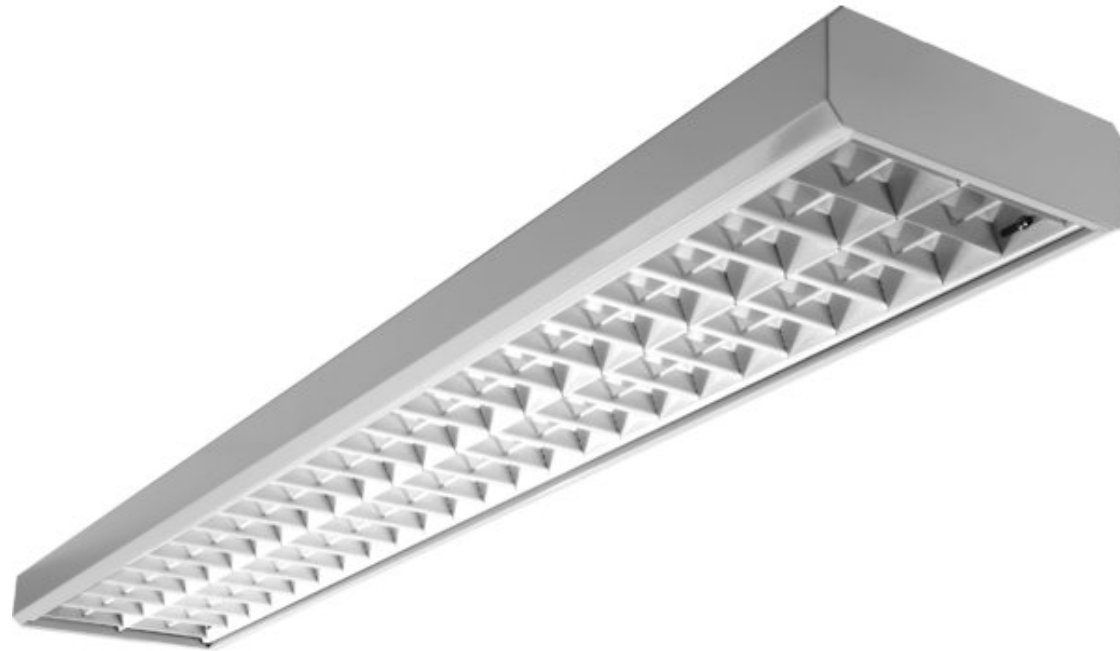

Surface mounted luminaire for linear fluorescent lamps T5, with slightly beveled edges and specially strengthen construction.

**Body:** powder-painted steel sheet  
**Colour:** white  
**Way of mounting:** directly on the ceiling

**Applications:**  
 Indoor sport facilities, sport halls in particular.

- CE
- F
- PC
- EVG
- 230V  
50 Hz
- IP  
20
- T5  
G5

	(W)			$a \times b \times c \times d1 \times d2$ (mm)	kg	
BC.051S	3x35	G5	+	1481 505 82 1200 321	-	-
BC.053S	4x49	G5	+	1481 505 82 1200 321	-	-
BC.061S	4x35	G5	+	1481 505 82 1200 321	-	-
BC.063S	4x49	G5	+	1481 505 82 1200 321	-	-
BC.065S	4x80	G5	+	1481 505 82 1200 321	-	-