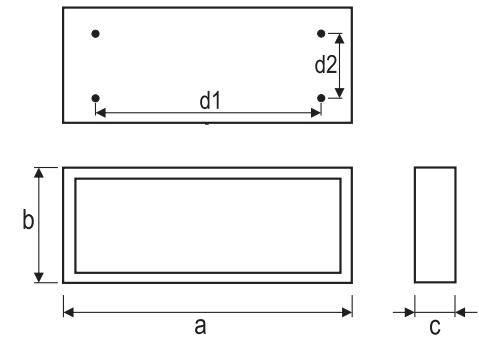

Surface mounted luminaire for linear fluorescent lamps T5, with slightly beveled edges and specially strengthen construction.

**Body:** powder-painted steel sheet  
**Colour:** white  
**Way of mounting:** directly on the ceiling

**Applications:**  
 Indoor sport facilities, sport halls in particular.

- CE
- F
- PC
- EVG
- 230V  
50 Hz
- IP  
20
- T5  
G5

	(W)			$a \times b \times c \times d1 \times d2$ (mm)	kg	
BC.051S	3x35	G5	+	1481 505 82 1200 321	-	-
BC.053S	4x49	G5	+	1481 505 82 1200 321	-	-
BC.061S	4x35	G5	+	1481 505 82 1200 321	-	-
BC.063S	4x49	G5	+	1481 505 82 1200 321	-	-
BC.065S	4x80	G5	+	1481 505 82 1200 321	-	-