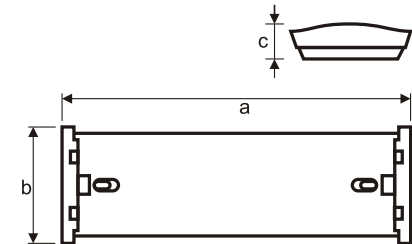

ES.010	+	+	+	1x14	G5	660 205 70	1,45	-
ES.012	+	+	+	1x28	G5	1260 205 70	2,55	-
ES.013	+	+	+	1x35	G5	1560 205 70	3,55	-
ES.014	+	+	+	1x49	G5	1560 205 70	3,55	-
ES.016	+	+	+	2x14	G5	660 205 70	1,55	-
ES.018	+	+	+	2x28	G5	1260 205 70	2,75	-
ES.020	+	+	+	2x35	G5	1560 205 70	3,75	-
ES.021	+	+	+	2x49	G5	1560 205 70	3,75	-