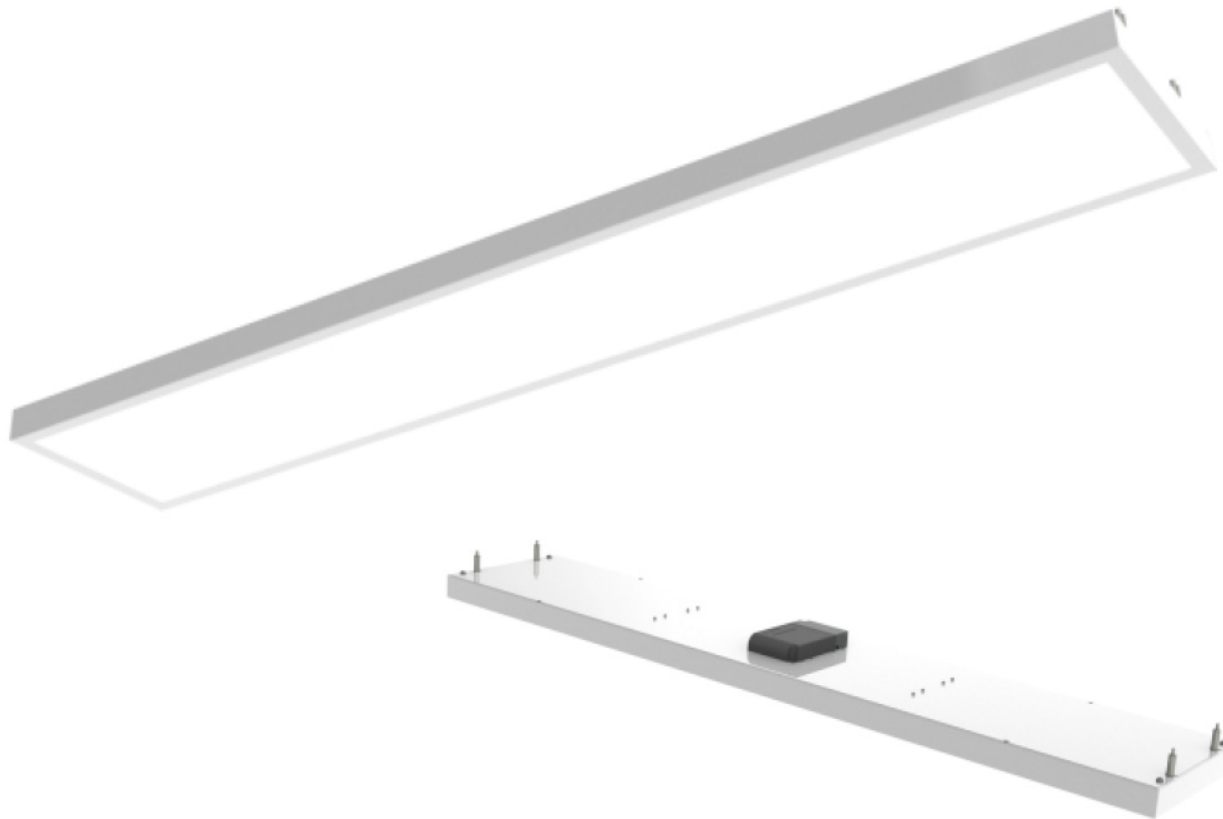

Modern pendant luminaire for LED light sources, SLIM version

**Body:** powder painted steel sheet  
**Additional elements:** mounting bracket  
**Colour:** white  
**Way of mounting:** on wire suspension (on request)

**Applications:**  
 Sales rooms, car showrooms, fashion shops, museums, galleries, displays, expositions; offices, halls.

Code	Lumen LED [lm] <sup>1)</sup>	Colour temperature [K]	CRI [Ra]	Power LED [W]	Dimensions [mm] L W H	Weight [kg]
900060.00350	6700	4000	>80	48	1580 310 36	4,9