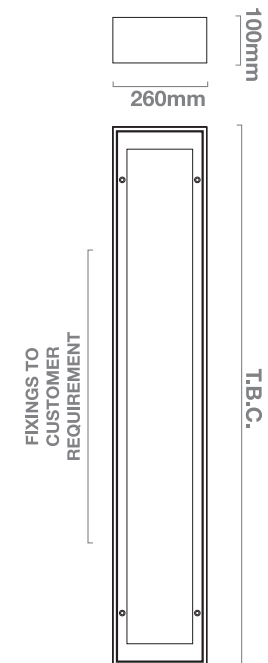

GARDALE TRUNKING RAIL LED

SECTION 12 COMPLIANT VANDAL RESISTANT RANGE

Robust surface/recessed mounted enclosed luminaire section 12 compliant c/w toughened glass panel, low smoke & zero halogen cables / control gear c/w Incorporating integral 3 compartment trunking for through wiring special gasket.
*Stainless steel version for special applications.

- IK10++ - IP65
- Fully Welded Fabricated Steel Body
- Optional Vandacoat Offering Enhanced Corrosion/Vandal & Graffiti Resistant Coating System
- Regressed Gasketed Bezel
- Captive Toughened Glass Diffuser
- Torx Security Screw Fixing
- Other RAL Colour Options
- Microwave Motion Detection Option

Applications:
Underground and Railway Applications.

LED VERSIONS

Wattage	Description	T5 Equivalent	Dimensions
GARD10wLED	10 watt / 1300lm LED Strip	1 x 14w HF T5	2ft / 650mm
GARD15wLED	15 watt / 1950lm LED Strip	1 x 21w HF T5	3ft / 950mm
GARD16wLED	16 watt / 2080lm LED Strip	1 x 24w HF T5	2ft / 650mm
GARD20wLED	20 watt / 2600lm LED Strip	1 x 28w HF T5	4ft / 1250mm
GARD25wLED	25 watt / 3250lm LED Strip	1 x 35w HF T5	5ft / 1550mm
GARD26wLED	26 watt / 3380lm LED Strip	1 x 39w HF T5	3ft / 950mm
GARD34wLED	34 watt / 4420lm LED Strip	1 x 49w HF T5	5ft / 1550mm
GARD38wLED	38 watt / 4940lm LED Strip	1 x 54w HF T5	4ft / 1250mm
GARD20wLED	20 watt / 2600lm LED Strip	2 x 14w HF T5	2ft / 650mm
GARD30wLED	30 watt / 3900lm LED Strip	2 x 21w HF T5	3ft / 950mm
GARD32wLED	32 watt / 4160lm LED Strip	2 x 24w HF T5	2ft / 650mm
GARD40wLED	40 watt / 5200lm LED Strip	2 x 28w HF T5	4ft / 1250mm
GARD50wLED	50 watt / 6500lm LED Strip	2 x 35w HF T5	5ft / 1550mm
GARD52wLED	52 watt / 6760lm LED Strip	2 x 39w HF T5	3ft / 950mm
GARD68wLED	68 watt / 8840lm LED Strip	2 x 49w HF T5	5ft / 1550mm
GARD76wLED	76 watt / 9880lm LED Strip	2 x 54w HF T5	4ft / 1250mm