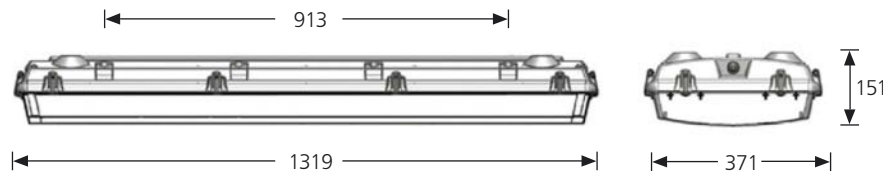

GARMEGA T5

HIGH-BAY WEATHERPROOF LUMINAIRE