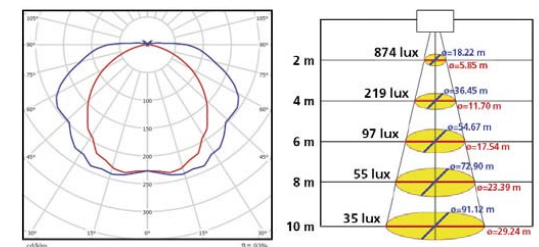

GARMEGA 4X54 PC + REFLECTOR