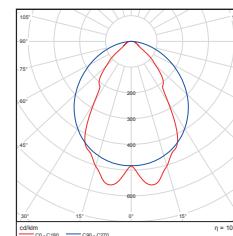

Mechanical resistance is provided by a **protective grid**.

**Optic:** either a **polished aluminum louvre** or a mirror polished aluminum **MIRO reflector** for maximum efficiency.

**Colour:** RAL 9003 white – standard (other colours on request).