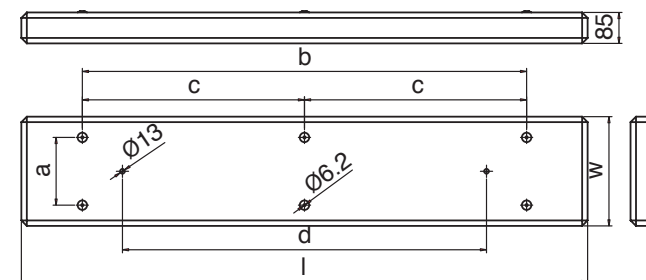

Mechanical resistance is provided by a **protective grid**.

**Optic:** either a **polished aluminum louvre** or a mirror polished aluminum **MIRO reflector** for maximum efficiency.

**Colour:** RAL 9003 white – standard (other colours on request).