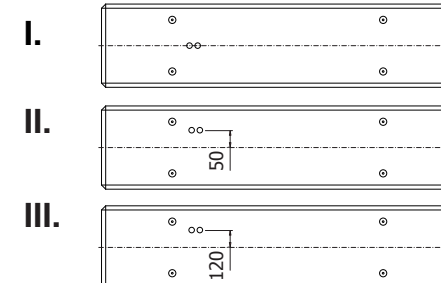

Mechanical resistance is provided by a **protective grid**.

**Optic:** either a **polished aluminum louvre** or a mirror polished aluminum **MIRO reflector** for maximum efficiency.

**Colour:** RAL 9003 white – standard (other colours on request).