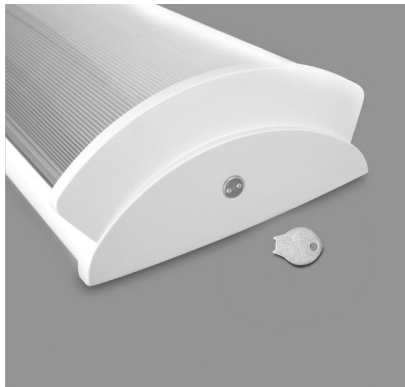

GARGRAD LED

SURFACE RANGE

High performance surface mounted luminaire.

SPECIFICATION:

- Extruded polycarbonate
- Tamper proof screws
- U.V. stabilised to prevent discolouring
- Fabricated steel body
- LED 4000°K
- Powder coated finish
- Choice of colour filter option
- Integrated gear tray cover
- Polycarbonate end cap

APPLICATION:

- Corridors
- Healthcare
- Schools / Colleges etc
- Medical Centre

PRODUCT CODES

GARGRAD 4400 LED	Opal Diffuser	1200mm	30W	4400Lm
GARGRAD 6720 LED	Opal Diffuser	1200mm	50W	6720Lm
GARGRAD 9040 LED	Opal Diffuser	1200mm	75W	9040Lm
GARGRAD 5500 LED	Opal Diffuser	1500mm	38W	5500Lm
GARGRAD 8400 LED	Opal Diffuser	1500mm	62W	8400Lm
GARGRAD 11300 LED	Opal Diffuser	1500mm	94W	11300Lm