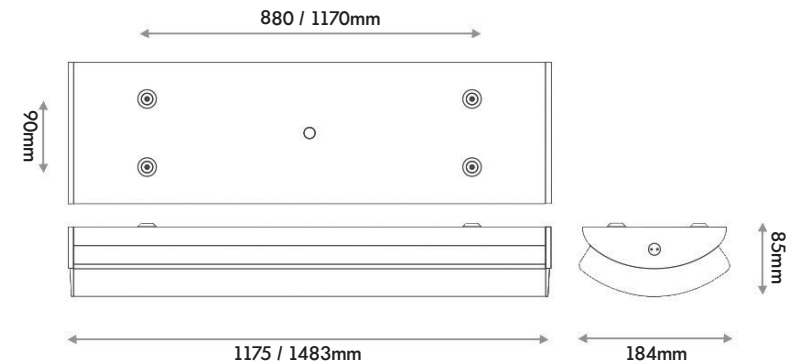

GARGRAD LED

SURFACE RANGE

High performance surface mounted luminaire.

SPECIFICATION:

- Extruded polycarbonate
- Tamper proof screws
- U.V. stabilised to prevent discolouring
- Fabricated steel body
- LED 4000°K
- Powder coated finish
- Choice of colour filter option
- Integrated gear tray cover
- Polycarbonate end cap

APPLICATION:

- Corridors
- Healthcare
- Schools / Colleges etc
- Medical Centre

PRODUCT CODES

GARGRAD 4400 LED	Opal Diffuser	1200mm	30W	4400Lm
GARGRAD 6720 LED	Opal Diffuser	1200mm	50W	6720Lm
GARGRAD 9040 LED	Opal Diffuser	1200mm	75W	9040Lm
GARGRAD 5500 LED	Opal Diffuser	1500mm	38W	5500Lm
GARGRAD 8400 LED	Opal Diffuser	1500mm	62W	8400Lm
GARGRAD 11300 LED	Opal Diffuser	1500mm	94W	11300Lm

EM

Add suffix /EM for 3hr Maintained Emergency