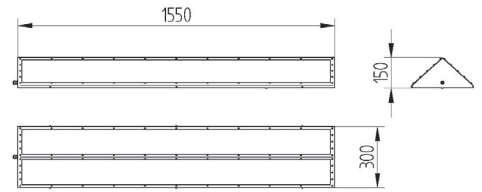

Surface mounted IP54 luminaire for T5 lamps. Body is made of steel and aluminium. All RAL colours are available.

PIRAMID

Index no.	Lamp	Weight	Socket
0000-002744.228E	EVG, 2x28W T5	6,50 kg	G5
0000-002744.254E	EVG, 2x54W T5	6,50 kg	G5