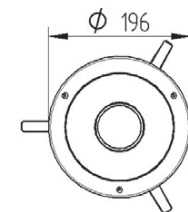

Recessed IP54 LED luminaire. Body is made of aluminium and it is available in all RAL colours. Light source - Philips Fortimo LED DLM module. Standard EVG ballast, Touch DALI version on request. This LED downlight is also available with 3 hour emergency unit.

IP54

230 V
50 Hz

CE

Ø 170

Index no.	Lumen output	Wattage	System efficacy	Colour temp.	Colour rendering index	Lifetime	Weight
0000-003206.1100/830	1100 lm	12W	75 lm/W	3000K	80 Ra	50,000 h	2,00 kg
0000-003206.1100/840	1100 lm	11W	82 lm/W	4000K	80 Ra	50,000 h	2,00 kg
0000-003206.2000/830	2000 lm	22W	78 lm/W	3000K	80 Ra	50,000 h	2,00 kg
0000-003206.2000/840	2000 lm	20W	86 lm/W	4000K	80 Ra	50,000 h	2,00 kg
0000-003206.3000/830	3000 lm	34W	77 lm/W	3000K	80 Ra	50,000 h	2,00 kg
0000-003206.3000/840	3000 lm	32W	82 lm/W	4000K	80 Ra	50,000 h	2,00 kg